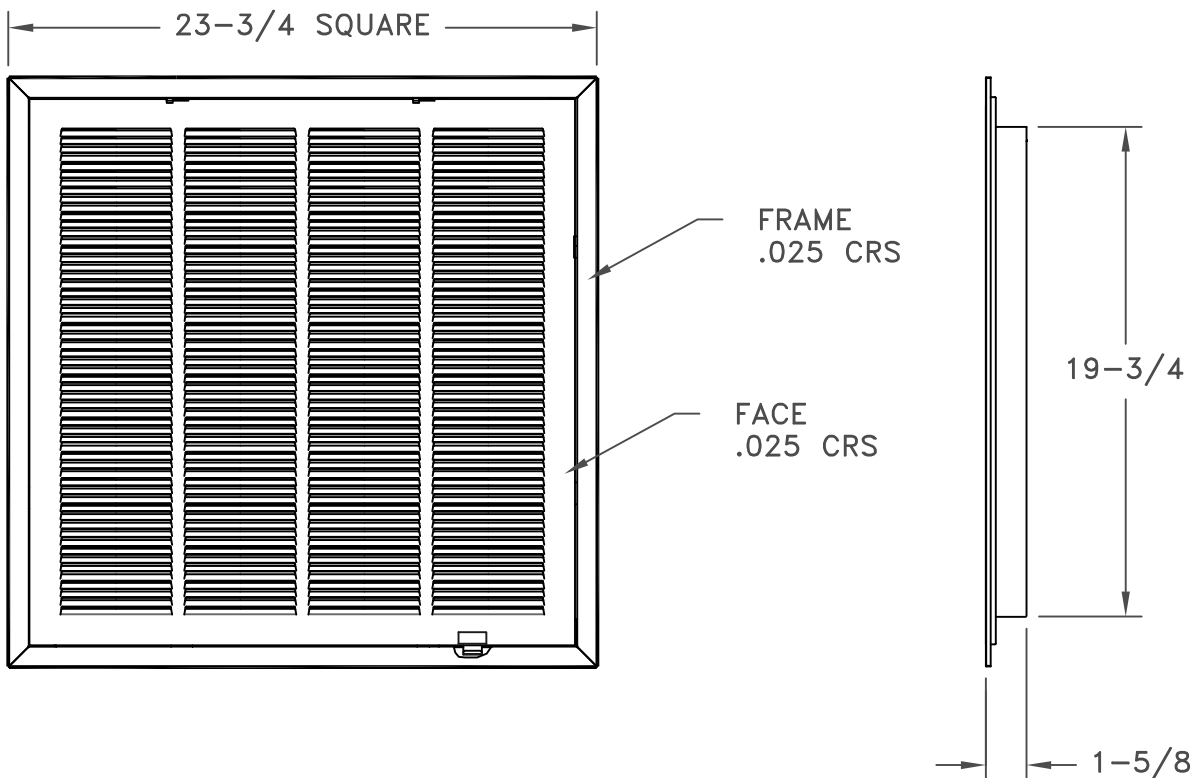

- FLUSH, REMOVABLE FACE WITH HIDDEN LATCHES AND HINGES  
CAN BE INSTALLED IN ANY DIRECTION
- 1/2 INCH FIN SPACING SET AT 40 DEGREES
- USES NOMINAL 1 x 20 x 20 INCH DISPOSABLE FILTERS
- FINISH: WHITE (W) ENAMEL