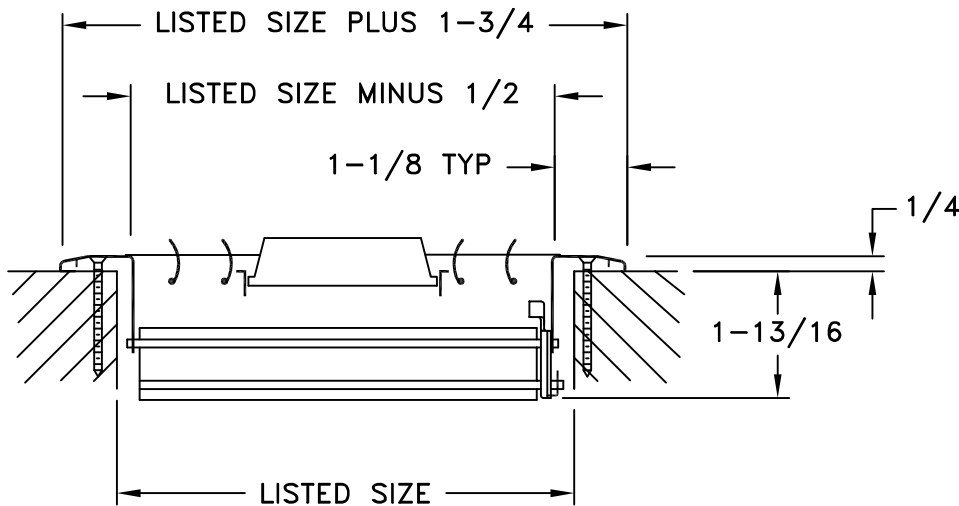

- ALUMINUM FACE, ALUMINIZED AND GALVANIZED STEEL DAMPER
- ADJUSTABLE CURVED BLADES
- MULTI-SHUTTER DAMPER
- FINISH: WHITE (W) ENAMEL

JOB NAME: _____	SUBMITTED BY: _____	DATE: 09/09/2014	AMF-26
LOCATION: _____		<b>344</b> Aluminum Curved Blade Register 4-Way Air Pattern	
ARCHITECT: _____			
ENGINEER: _____			
CONTRACTOR: _____			