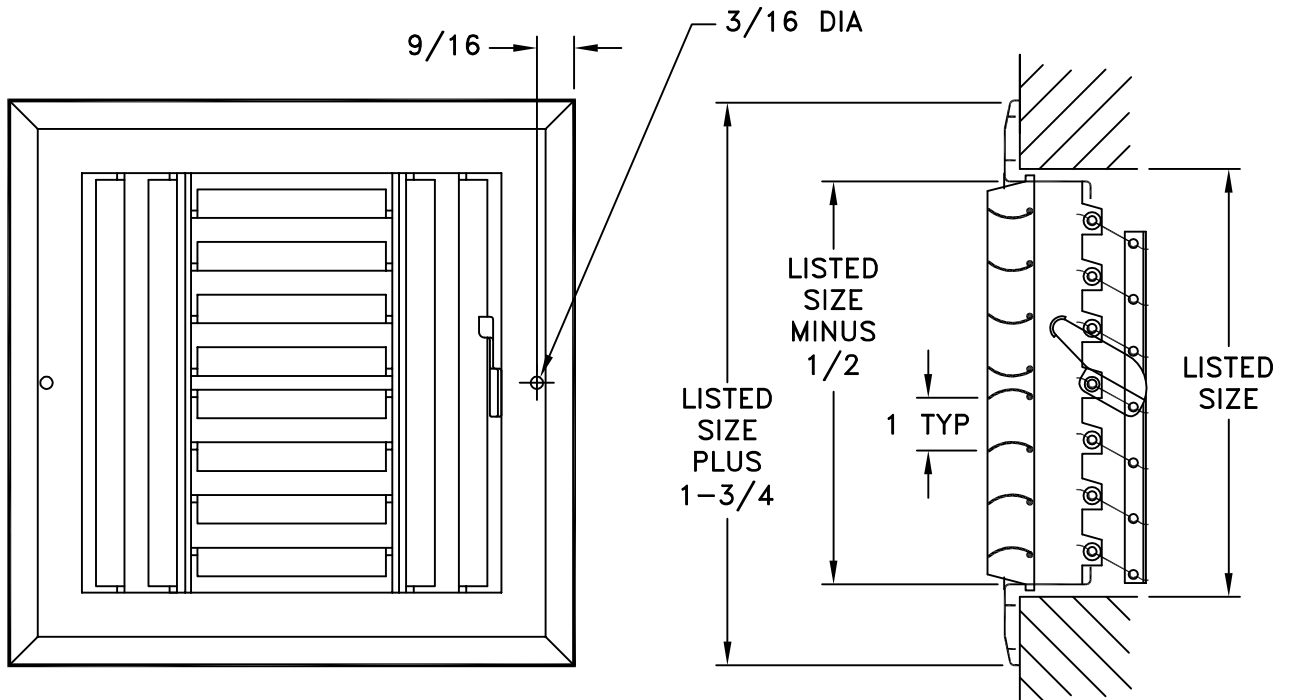

- ALUMINUM FACE, ALUMINIZED AND GALVANIZED STEEL DAMPER
- ADJUSTABLE CURVED BLADES
- MULTI-SHUTTER DAMPER
- FINISH: WHITE (W) ENAMEL

JOB NAME: _____	SUBMITTED BY: _____	DATE: 09/09/2014	AMF-26
LOCATION: _____		<b>344</b> Aluminum Curved Blade Register 4-Way Air Pattern	
ARCHITECT: _____			
ENGINEER: _____			
CONTRACTOR: _____			