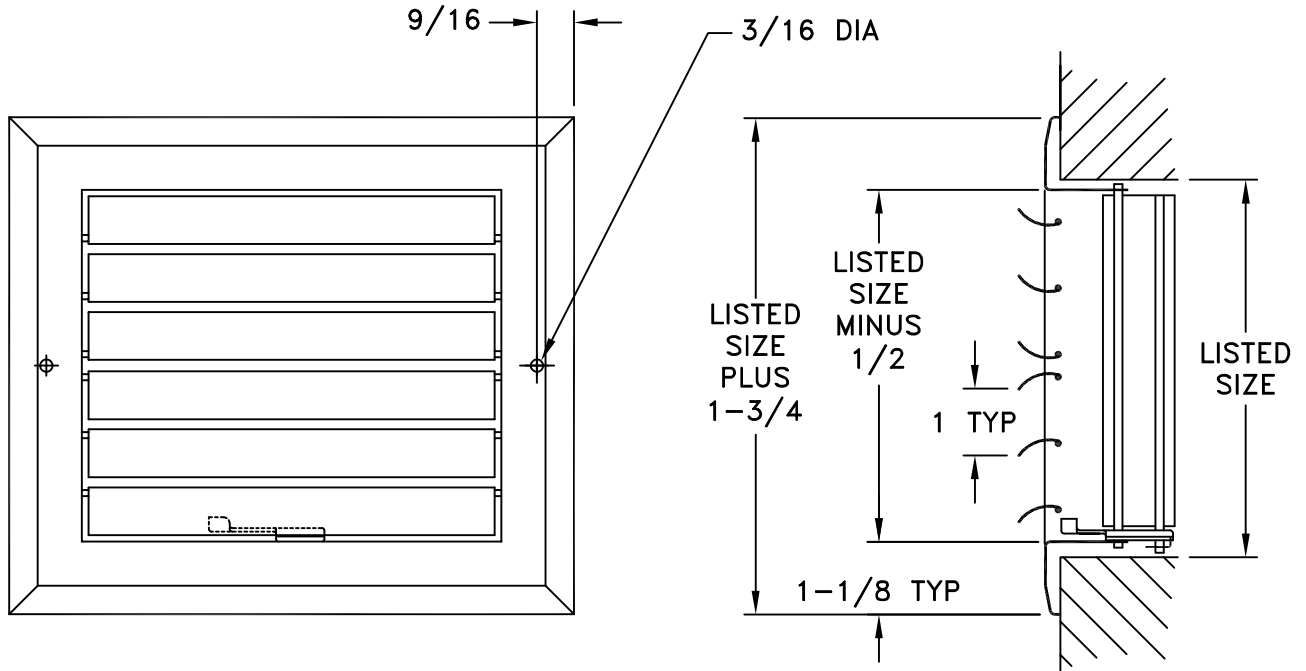

- ALUMINUM FACE, ALUMINIZED AND GALVANIZED STEEL DAMPER
- ADJUSTABLE CURVED BLADES
- MULTI-SHUTTER DAMPER
- FINISH: WHITE (W) ENAMEL

JOB NAME: _____	SUBMITTED BY: _____	DATE: 09/09/2014	AMF-24
LOCATION: _____		<b>342</b> Aluminum Curved Blade Register 2-Way Air Pattern	
ARCHITECT: _____			
ENGINEER: _____			
CONTRACTOR: _____			