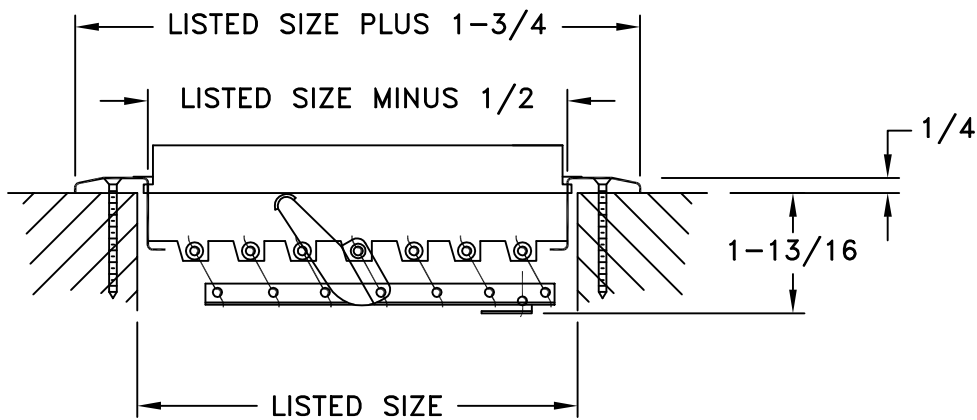

- ALUMINUM FACE, ALUMINIZED AND GALVANIZED STEEL DAMPER
- ADJUSTABLE CURVED BLADES
- MULTI-SHUTTER DAMPER
- FINISH: WHITE (W) ENAMEL

JOB NAME: _____	SUBMITTED BY: _____	DATE: 09/09/2014	AMF-24
LOCATION: _____		<b>342</b> Aluminum Curved Blade Register 2-Way Air Pattern	
ARCHITECT: _____			
ENGINEER: _____			
CONTRACTOR: _____			