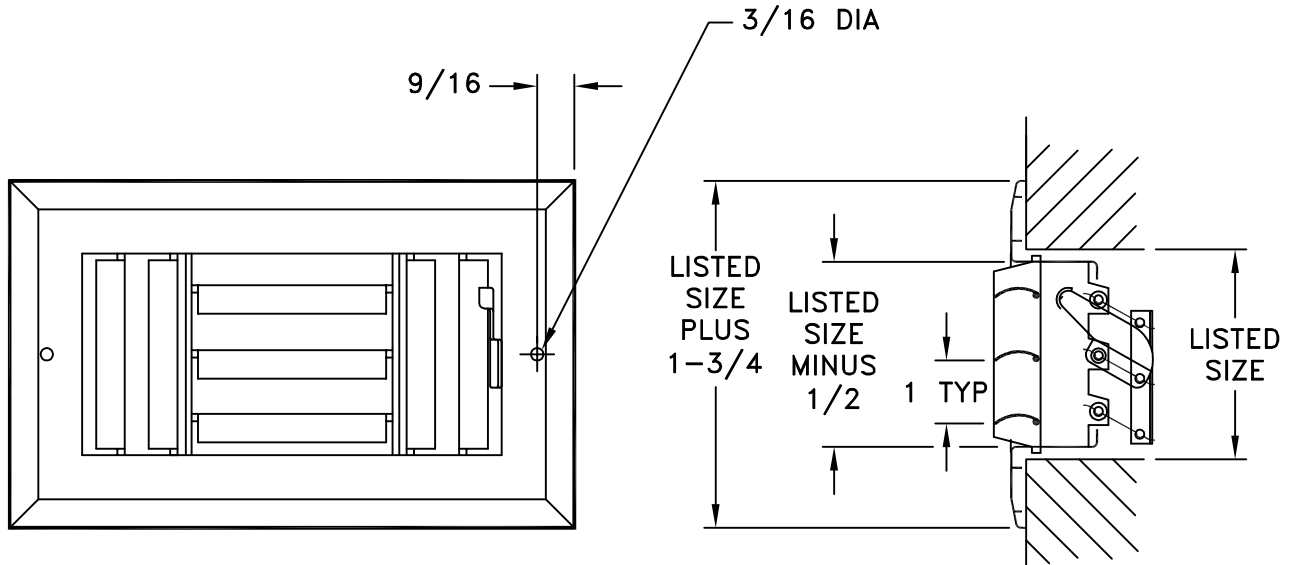

- ALUMINUM FACE, ALUMINIZED AND GALVANIZED STEEL DAMPER
- ADJUSTABLE CURVED BLADES
- MULTI-SHUTTER DAMPER
- FINISH: WHITE (W) ENAMEL

JOB NAME: _____	SUBMITTED BY: _____	DATE: 09/09/2014	AMF-25
LOCATION: _____		<b>343</b> Aluminum Curved Blade Register 3-Way Air Pattern	
ARCHITECT: _____			
ENGINEER: _____			
CONTRACTOR: _____			