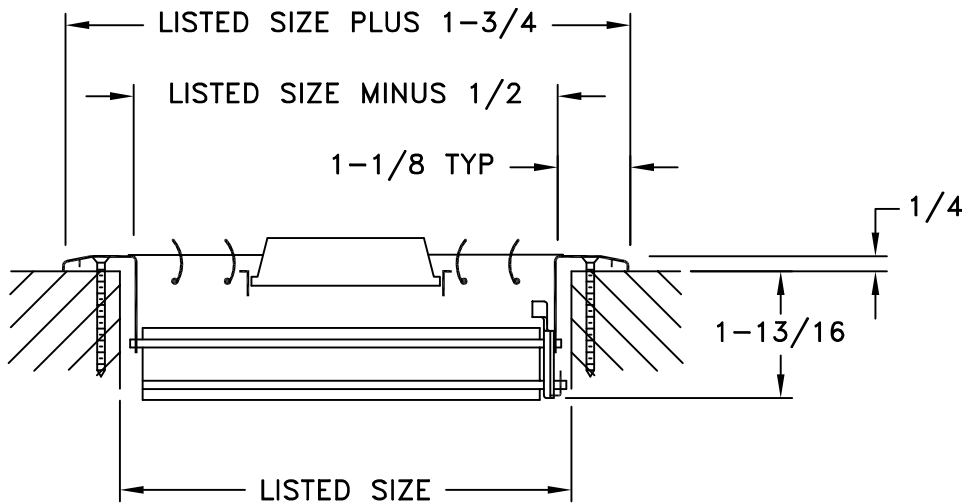

- ALUMINUM FACE, ALUMINIZED AND GALVANIZED STEEL DAMPER
- ADJUSTABLE CURVED BLADES
- MULTI-SHUTTER DAMPER
- FINISH: WHITE (W) ENAMEL

JOB NAME: _____	SUBMITTED BY: _____	DATE: 09/09/2014	AMF-25
LOCATION: _____		<b>343</b> Aluminum Curved Blade Register 3-Way Air Pattern	
ARCHITECT: _____			
ENGINEER: _____			
CONTRACTOR: _____			